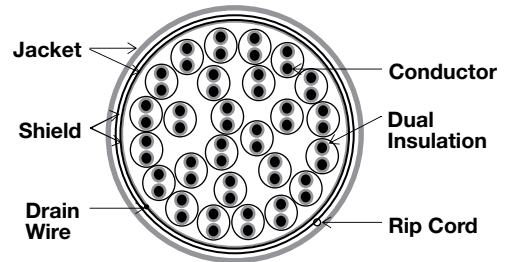

Color Code Chart

PAIR NO.	TIP	RING	PAIR NO.	TIP	RING
1	White	Blue	14	Black	Brown
2	White	Orange	15	Black	Slate
3	White	Green	16	Yellow	Blue
4	White	Brown	17	Yellow	Orange
5	White	Slate	18	Yellow	Green
6	Red	Blue	19	Yellow	Brown
7	Red	Orange	20	Yellow	Slate
8	Red	Green	21	Violet	Blue
9	Red	Brown	22	Violet	Orange
10	Red	Slate	23	Violet	Green
11	Black	Blue	24	Violet	Brown
12	Black	Orange	25	Violet	Slate
13	Black	Green