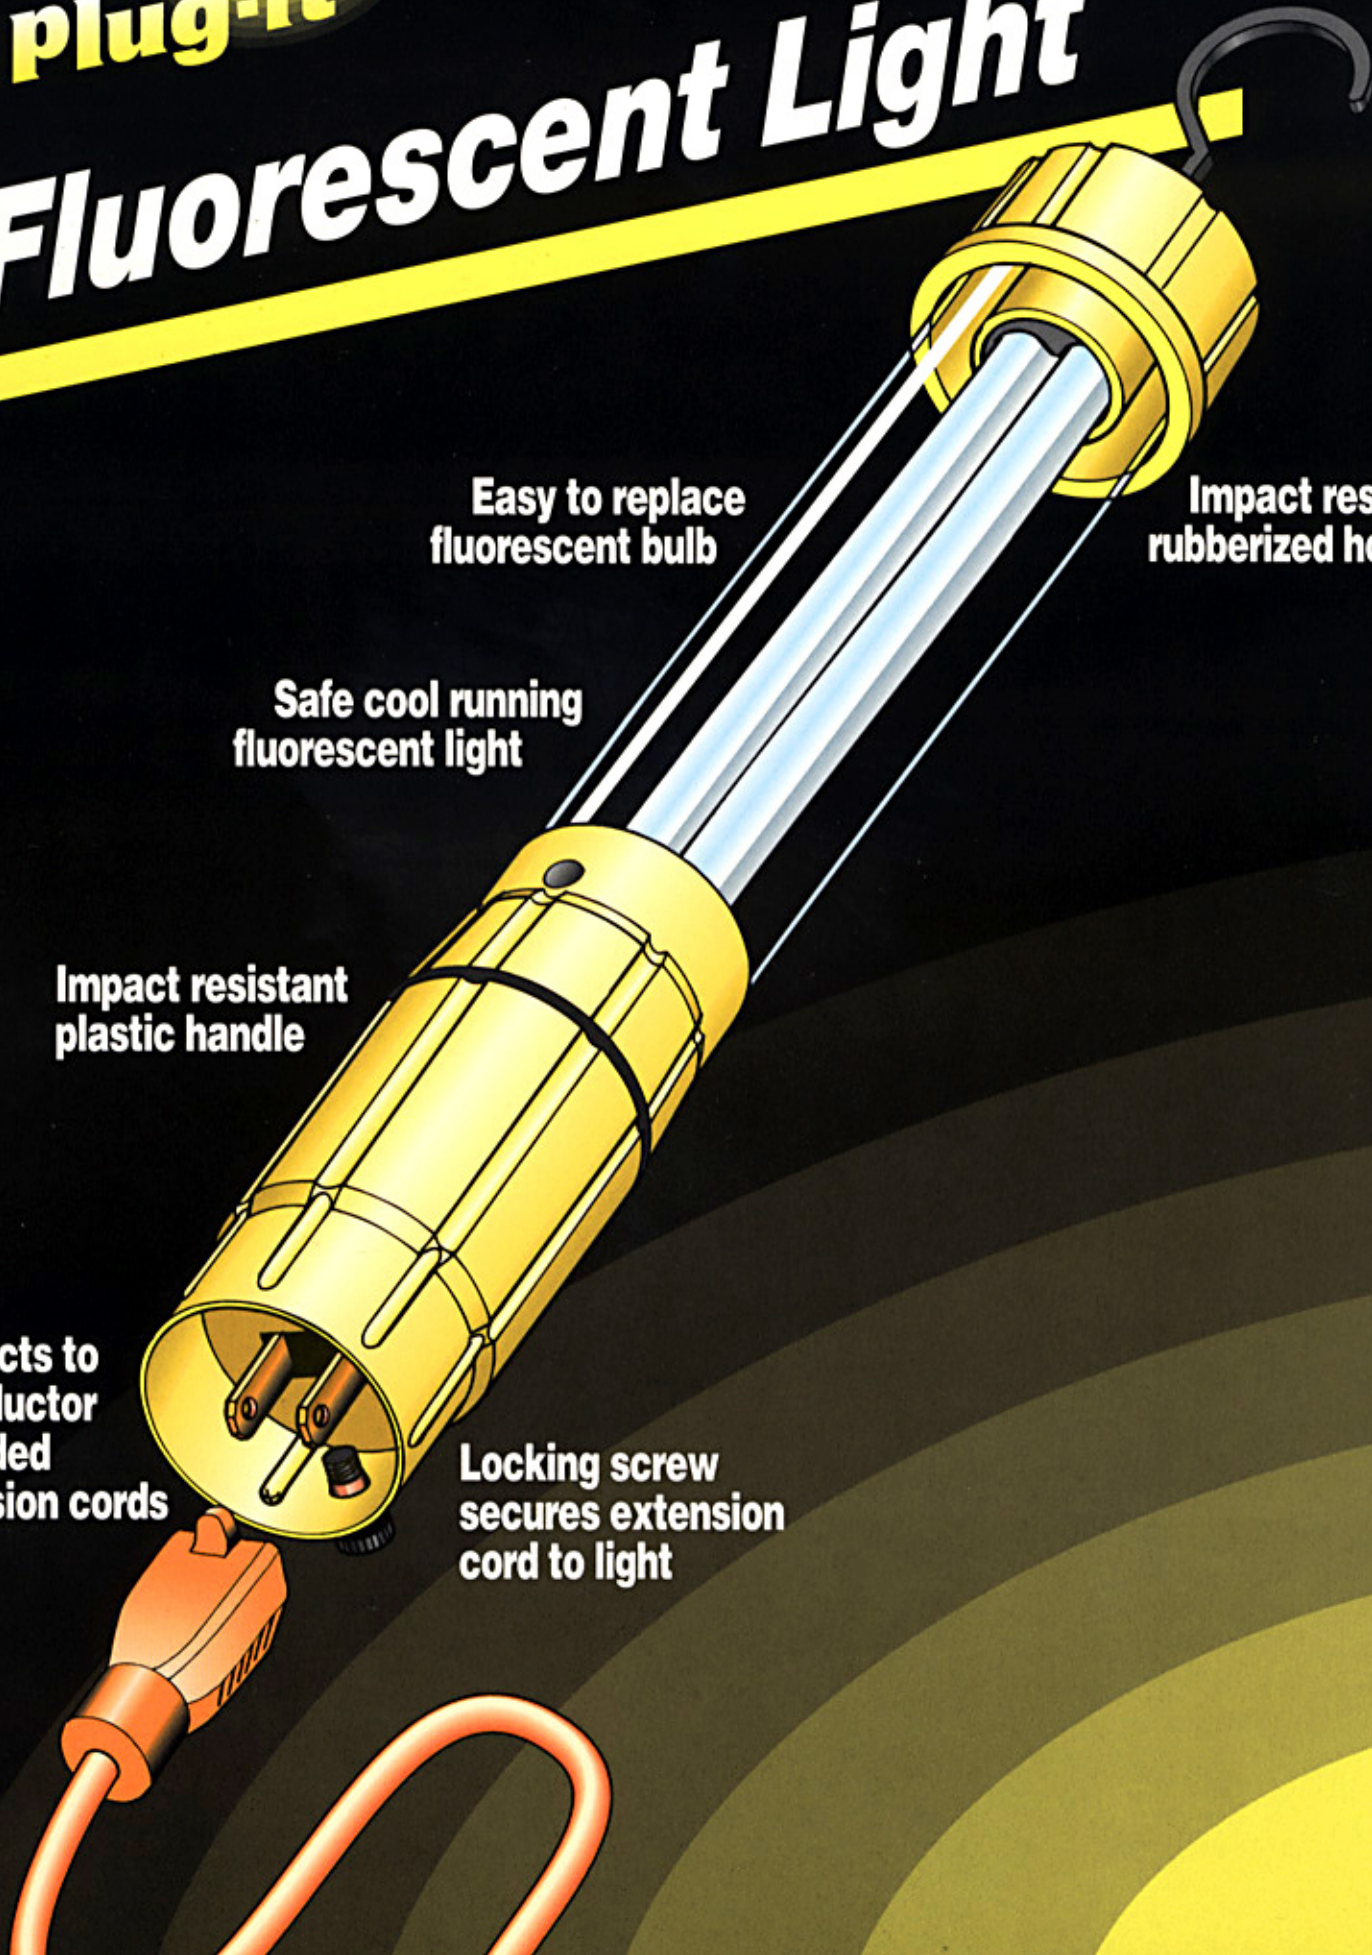

LIGHT

**General
Cable**
CORPORATION

CAROL.

plug-it™

Fluorescent Light

Easy to replace
fluorescent bulb

Impact resistant
rubberized hood

Safe cool running
fluorescent light

Impact resistant
plastic handle

Connects to
3 conductor
grounded
extension cords

Locking screw
secures extension
cord to light

Keep Your **Cool** with the **CAROL. Plug-It™** **Fluorescent Utility Light**

running 13 watt fluorescent bulb, this durable utility light safely generates
maximum light in restricted areas. The Carol Fluorescent Utility Light is also
built with a **rubberized hood** and an **impact resistant plastic handle**

and lens for durability. The **locking screw**

system assures secure cord connections.

Use the **Carol Fluorescent Utility Light**

to keep your cool and shed more

light on tight situations.

Display Tray

Display Box