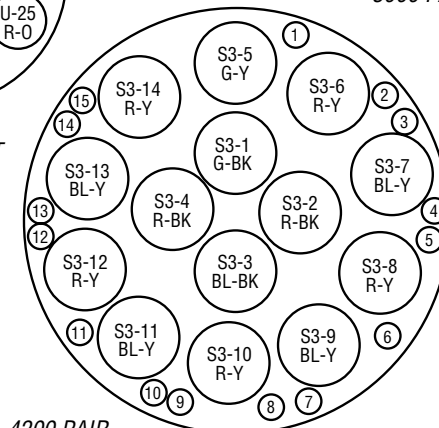

# Color Code Chart

## SUPER-UNIT BINDER COLORS FOR MIRROR IMAGE

1200 PAIR

1500 PAIR

1800 PAIR

2100 PAIR

2400 PAIR

2700 PAIR

300 PAIR  
SUPER-UNIT

3000 PAIR

3600 PAIR

4200 PAIR