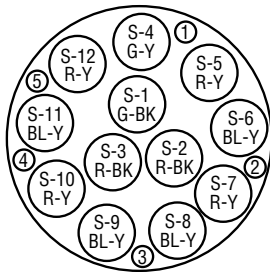

Color Code Chart

SUPER-UNIT BINDER COLORS FOR MIRROR IMAGE

1200 PAIR