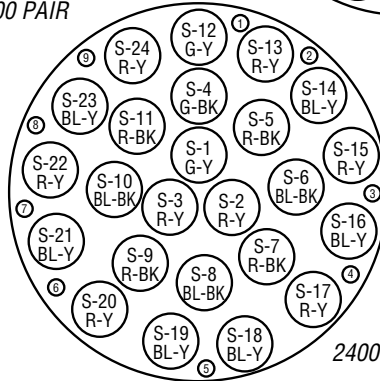

# Color Code Chart

## SUPER-UNIT BINDER COLORS FOR MIRROR IMAGE

1200 PAIR

1500 PAIR

1800 PAIR

2100 PAIR

2400 PAIR

2700 PAIR

300 PAIR  
SUPER-UNIT

3000 PAIR

3600 PAIR

4200 PAIR