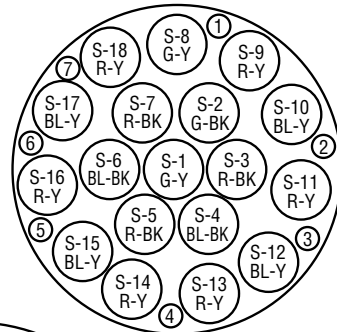

### SPARE PAIRS FOR MIRROR IMAGE

PAIR NUMBER	PAIR COLORS
1	White - Red
2	White - Black
3	White - Yellow
4	White - Violet
5	Red - Black
6	Red - Yellow
7	Red - Violet
8	Black - Yellow
9	Black - Violet
10	Yellow - Violet
11	Blue - Orange
12	Blue - Green
13	Blue - Brown
14	Blue - Slate
15	Orange - Green

### SUPER-UNIT BINDER COLORS FOR FULL COLOR CODE

S.U. BINDER COLOR	PAIR RANGE
White	1 - 600
Red	601 - 1200
Black	1201 - 1800
Yellow	1800 - 2400

# Color Code Chart

## SUPER-UNIT BINDER COLORS FOR MIRROR IMAGE

1200 PAIR

1500 PAIR

1800 PAIR

2100 PAIR

2400 PAIR

2700 PAIR

300 PAIR  
SUPER-UNIT