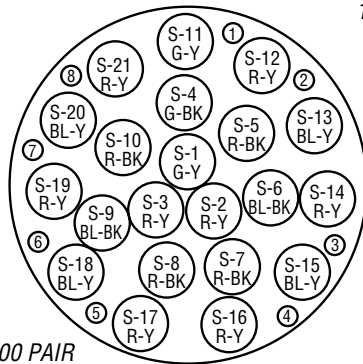

# Color Code Chart

## SUPER-UNIT BINDER COLORS FOR MIRROR IMAGE

1200 PAIR

1500 PAIR

1800 PAIR

2100 PAIR

2400 PAIR

2700 PAIR

300 PAIR  
SUPER-UNIT

3000 PAIR

3600 PAIR

4200 PAIR