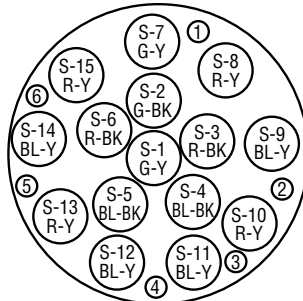

Color Code Chart

SUPER-UNIT BINDER COLORS FOR MIRROR IMAGE

1500 PAIR